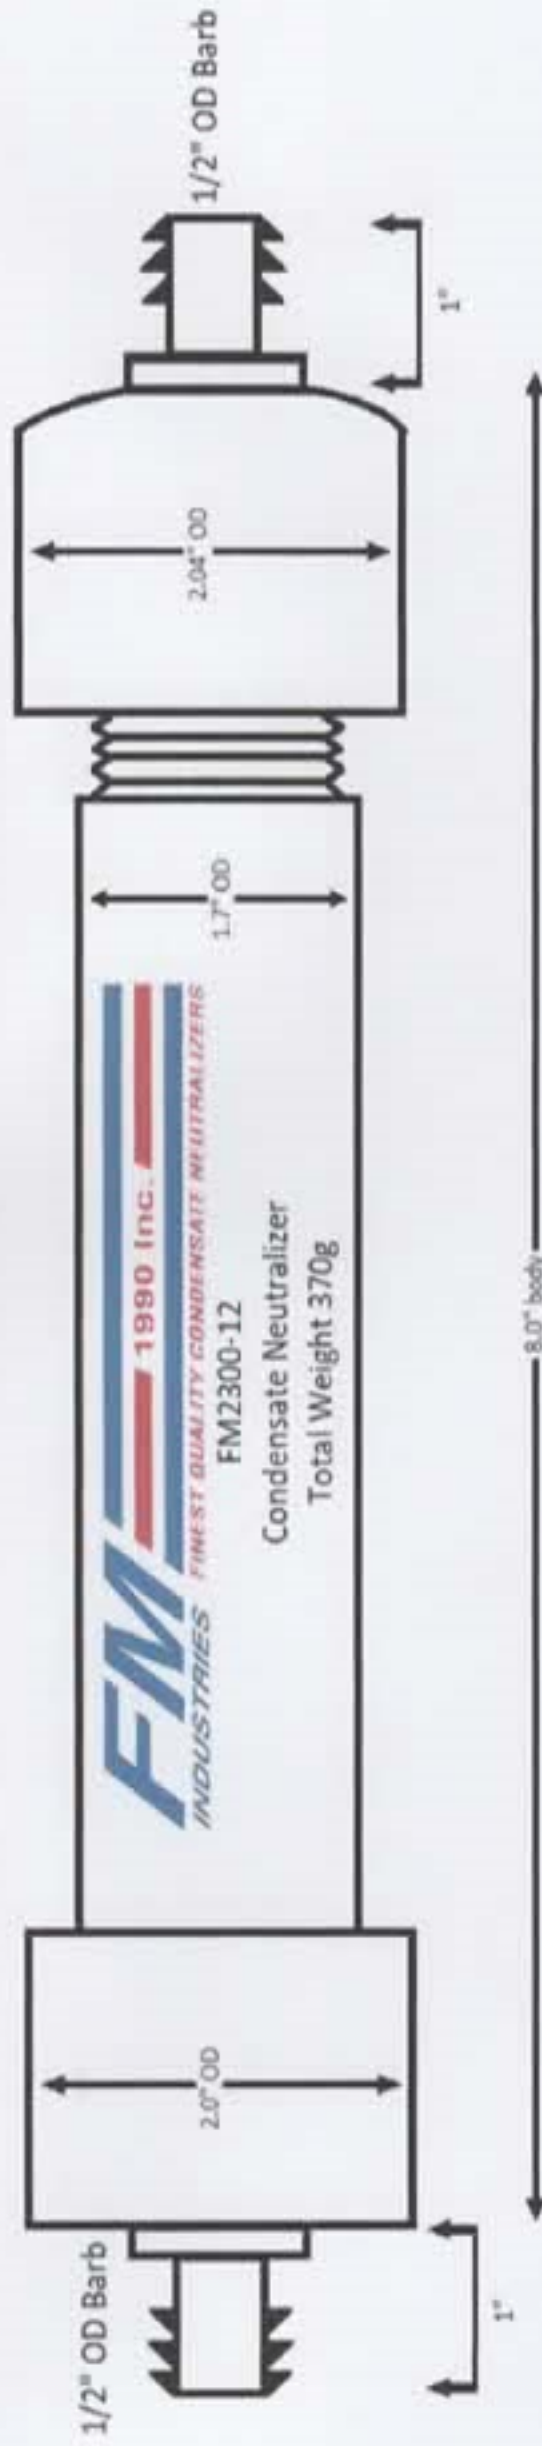

**FM2300-12 Line Drawing**

**Residential Series - up to 200,000 BTU**

PART #	DESCRIPTION	LENGTH	Weight
FM2000	5/8" OD CPVC fitting	10"	380g
FM2300-12	1/2" OD hosebarb	10"	370g
FM2300-58	5/8" OD hosebarb	10"	375g
FM2300-34 BARB	3/4" OD hosebarb	11.5"	395g
FM2300-34 SOC	3/4" ID PVC female socket	10.5"	390g